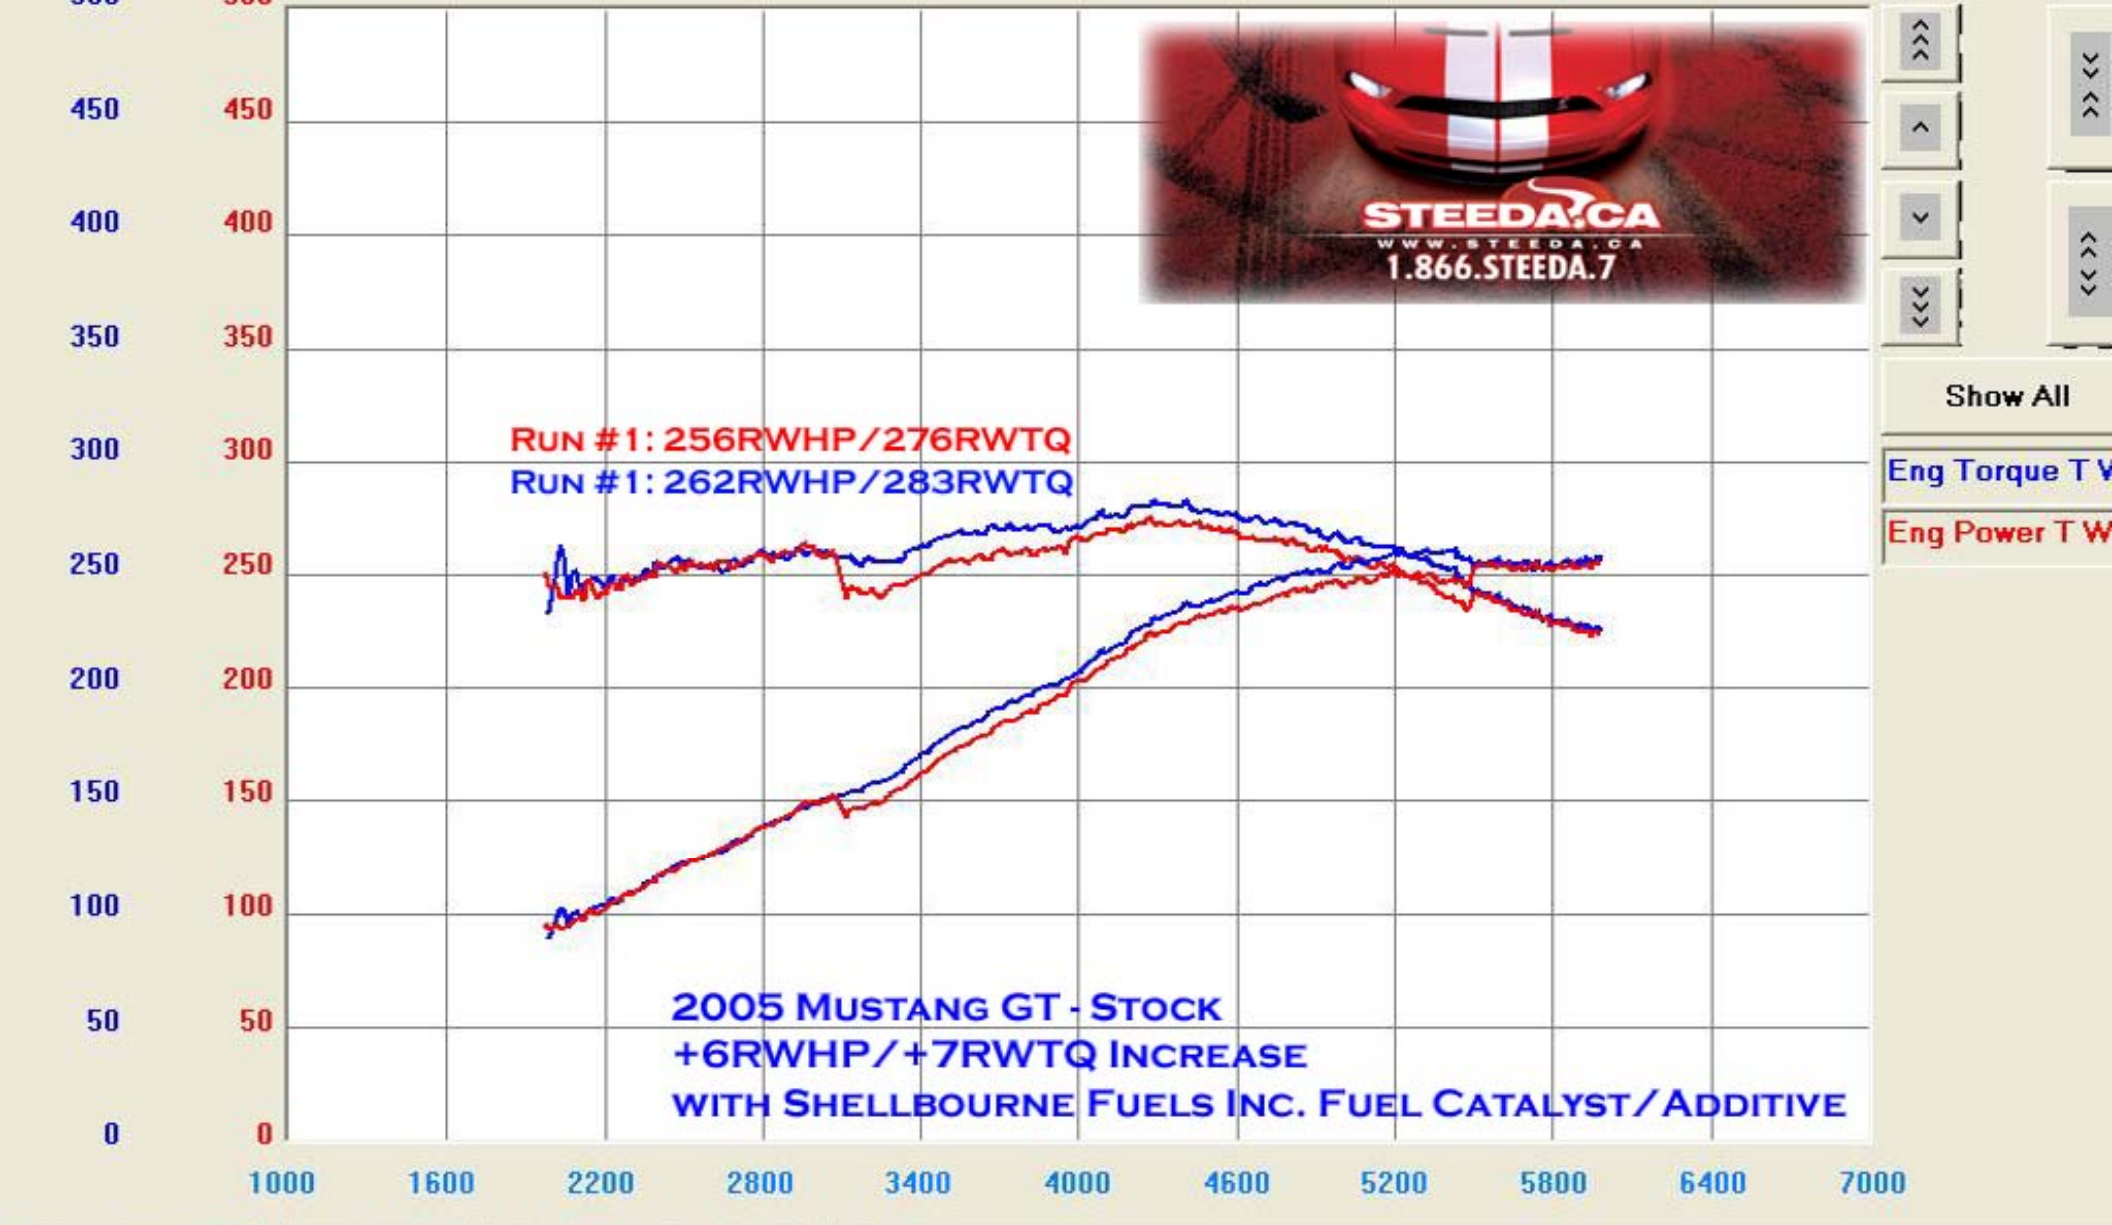

Eng Torq Eng Power

Graph by Time Graph by MPH Graph by RPM Prev Next >> << <<< >>>

Show All

Eng Torque T W

Eng Power T W

Engine Speed (RPM)	Run #1	BABP174 (Fuels, She	87 Octane
	Run #2	BABP174 (Fuels, She	Shellbourne Fuels Inc. Fuel Catalyst/ Additive
Min/Max/Avg	Run #3		